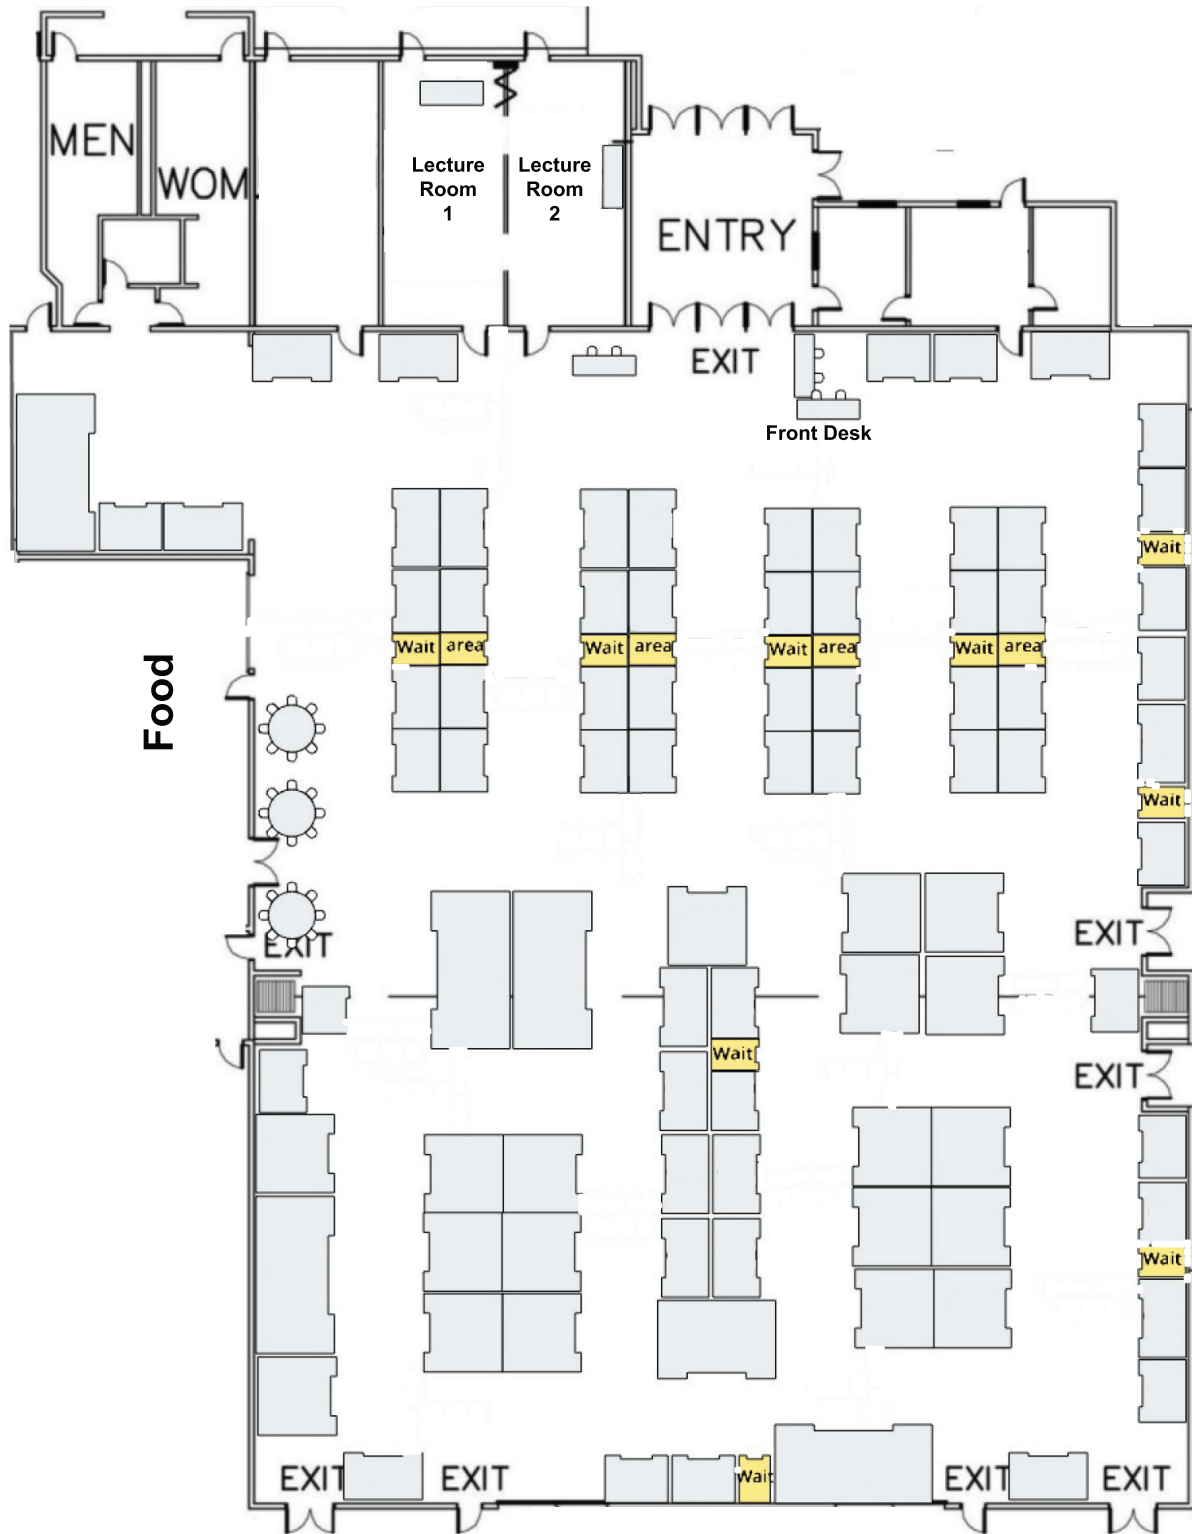

**South Exhibition Hall
FIRST NATIONAL BANK**